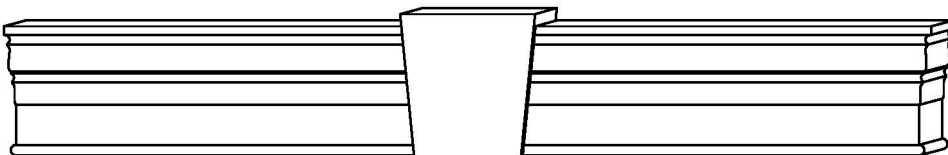

## PT 037 Capital (Entablature)

To Order: Give jamb to jamb width. We allow 1/4" reveal off of the jamb on each side. Give the profile number and /or size of casing. We allow 1" overhang beyond the casing on both sides. See diagram.

To Price: Use door opening size.

	36"	48"	60"	72"
Red Oak:	\$49.00	\$57.00	\$65.00	\$73.00
Poplar:	\$41.00	\$47.00	\$53.00	\$59.00

PT 037 Standard Capital

With Plain Keystone (1-1/2"x5-9/16"x5-9/16")  
 Add \$23.00 to price (Red Oak or Poplar)