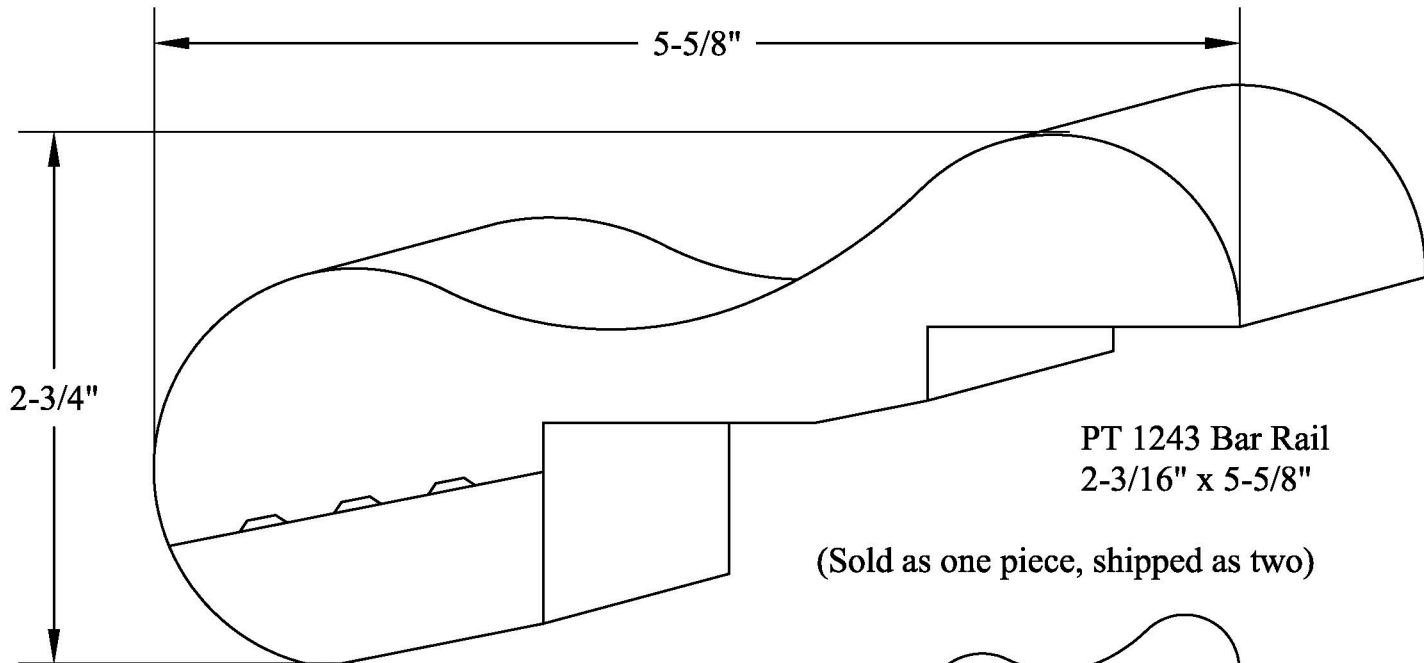

MIDWESTERN WOOD PRODUCTS CO.

1500 West Jefferson, P.O. Box 434 Morton, Illinois 61550

Phone 309/266-9771 FAX 309/263-2696

www.woodgrid.com

MISCELLANEOUS (actual size)

PT 1243 Bar Rail
2-3/16" x 5-5/8"

(Sold as one piece, shipped as two)

PT 1465 Edge Mld.
1-5/16" x 2"

PT 409 Shelf Edge
5/8" x 1-1/16"

PT 1298 Cap
1-1/16" x 2-1/2"