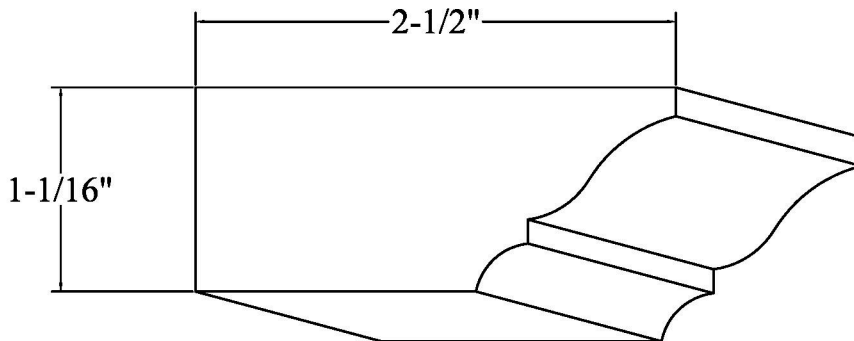

MIDWESTERN WOOD PRODUCTS CO.

1500 West Jefferson, P.O. Box 434 Morton, Illinois 61550

Phone 309/266-9771 FAX 309/263-2696

www.woodgrid.com

MISCELLANEOUS (actual size)

PT 1243 Bar Rail
2-3/16" x 5-5/8"

(Sold as one piece, shipped as two)

PT 1465 Edge Mld.
1-5/16" x 2"

PT 409 Shelf Edge
5/8" x 1-1/16"

PT 1298 Cap
1-1/16" x 2-1/2"