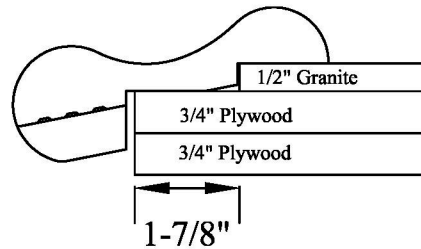

MIDWESTERN WOOD PRODUCTS CO.

1500 West Jefferson, P.O. Box 434 Morton, Illinois 61550

Phone 309/266-9771 FAX 309/263-2696

www.woodgrid.com

MISCELLANEOUS (actual size)

PT 1243 Bar Rail
2-3/16" x 5-5/8"

(Sold as one piece, shipped as two)

PT 1465 Edge Mld.
1-5/16" x 2"

PT 409 Shelf Edge
5/8" x 1-1/16"

PT 1298 Cap
1-1/16" x 2-1/2"