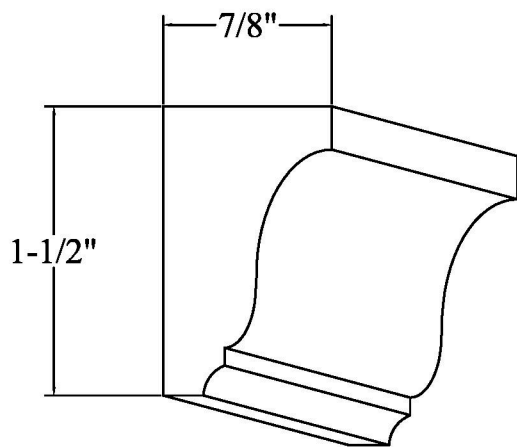

MIDWESTERN WOOD PRODUCTS CO.

1500 West Jefferson, P.O. Box 434 Morton, Illinois 61550

Phone 309/266-9771 FAX 309/263-2696

www.woodgrid.com

CROWNS

PT 219 Panel Mold
 $\frac{7}{8}$ " x $1\frac{1}{2}$ "

PT 175 Crown
 $\frac{3}{8}$ x $1\frac{5}{8}$