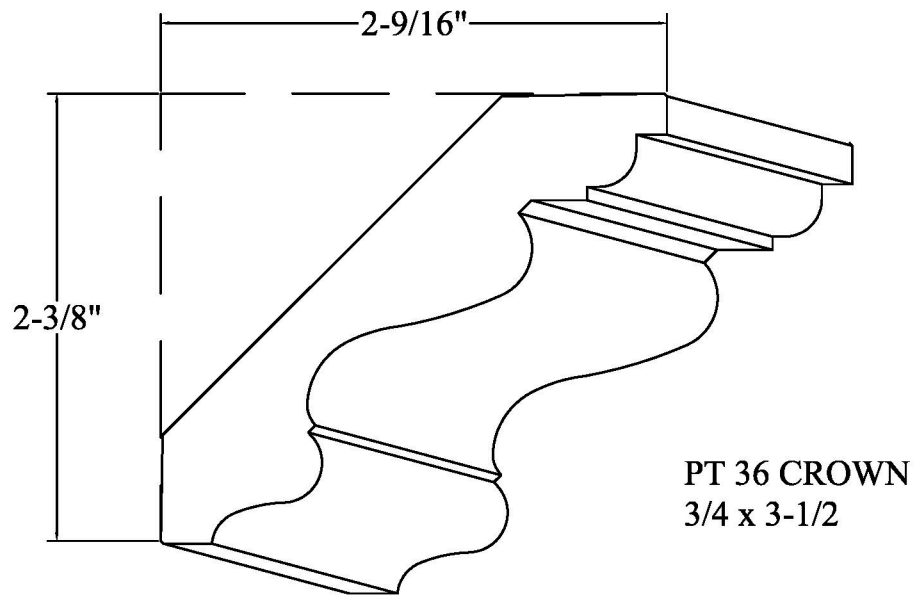

MIDWESTERN WOOD PRODUCTS CO.

1500 West Jefferson, P.O. Box 434 Morton, Illinois 61550

Phone 309/266-9771 FAX 309/263-2696

www.woodgrid.com

CROWNS

PT 219 Panel Mold
 $\frac{7}{8}$ " x $1\frac{1}{2}$ "

PT 175 Crown
 $\frac{3}{8}$ x $1\frac{5}{8}$