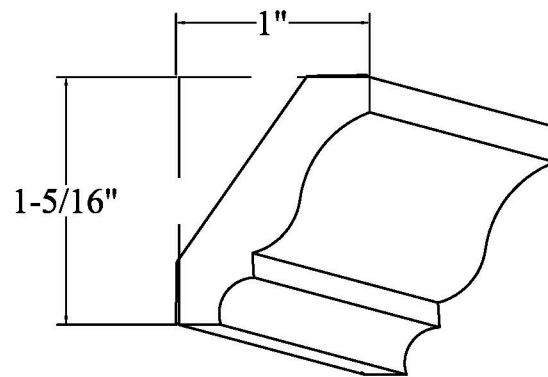

MIDWESTERN WOOD PRODUCTS CO.

1500 West Jefferson, P.O. Box 434 Morton, Illinois 61550

Phone 309/266-9771 FAX 309/263-2696

www.woodgrid.com

CROWNS

PT 219 Panel Mold
 $\frac{7}{8}$ " x $1\frac{1}{2}$ "

PT 175 Crown
 $\frac{3}{8}$ x $1\frac{5}{8}$