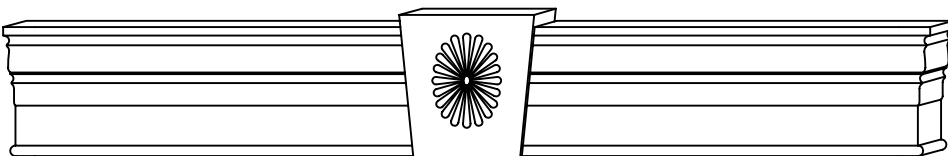

## PT 037 Capital (Entablature)

To Order: Give jamb to jamb width. We allow 1/4" reveal off of the jamb on each side. Give the profile number and /or size of casing. We allow 1" overhang beyond the casing on both sides. See diagram.

To Price: Use door opening size.

	36"	48"	60"	72"
Red Oak:	\$49.00	\$57.00	\$65.00	\$73.00
Poplar:	\$41.00	\$47.00	\$53.00	\$59.00

PT 037 Standard Capital

With Plain Keystone (1-1/2"x5-9/16"x5-9/16")  
Add \$23.00 to price (Red Oak or Poplar)

With Carved Keystone (1-1/2"x5-9/16"x5-9/16")  
Add \$27.00 to price (Red Oak or Poplar)

PT 037 Capital with PT 1298 Cap  
Add 40% to price (Red Oak or Poplar)

PT 037 Capital  
1-5/16" x 5-3/8"  
Poplar - \$6.00 lf  
Red Oak - \$8.00 lf  
Cherry - \$12.00 lf