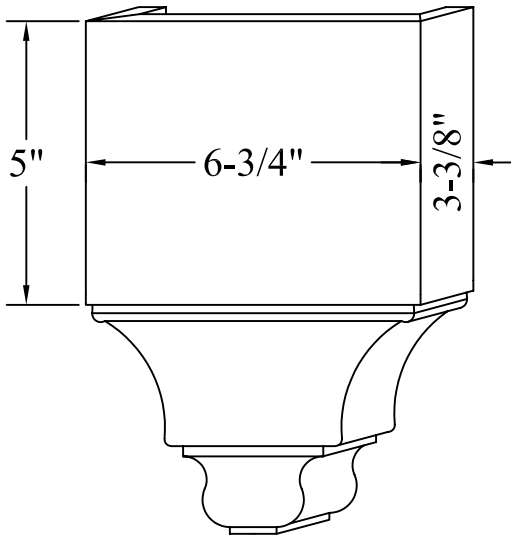

MIDWESTERN WOOD PRODUCTS Co.

CROWN CORNER BLOCKS

PT 1539 Large Crown Corner Block

(Accepts all Midwestern Wood Prod. Co. profiles)

PT 1536 Small Crown Corner Block

(Accepts PT 36 and smaller crowns)

PT1539 - I

Inside Corner

Crown Block

3-3/8" x 3-3/8" x 9-1/2"

Red Oak - \$25.00 ea.

Poplar - \$20.00 ea.

Cherry - \$30.00 ea.

PT1536 - I

Inside Corner

Crown Block

2-7/8" x 2-7/8" x 5-1/2"

Red Oak - \$23.00 ea.

Poplar - \$18.00 ea.

Cherry - \$28.00 ea.

PT1539 - M

Midway

Crown Block

3-3/8" x 6-3/4" x 9-1/2"

Red Oak - \$30.00 ea.

Poplar - \$25.00 ea.

Cherry - \$35.00 ea.

PT1536 - M

Midway

Crown Block

2-7/8" x 5-3/4" x 5-1/2"