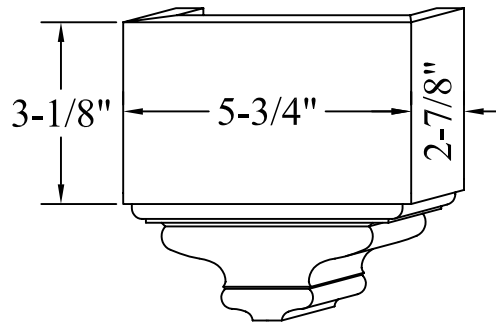

MIDWESTERN WOOD PRODUCTS Co.

CROWN CORNER BLOCKS

PT 1539 Large Crown Corner Block

(Accepts all Midwestern Wood Prod. Co. profiles)

PT 1536 Small Crown Corner Block

(Accepts PT 36 and smaller crowns)

PT1539 - I