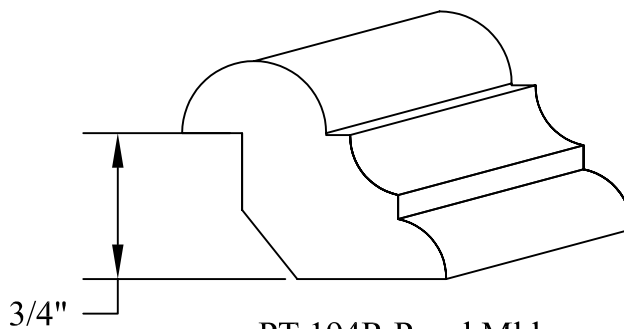

MIDWESTERN WOOD PRODUCTS CO.

1500 West Jefferson, P.O. Box 434 Morton, Illinois 61550

Phone 309/266-9771 FAX 309/263-2696

www.woodgrid.com

MISCELLANEOUS (actual size)

PT 182R Panel Mld.
3/4" x 1-1/8"
with 3/8" rabbet

PT 194R Panel Mld.
1-1/16" x 1-3/8"
with 3/4" (shown) or 1/2" rabbet

WM 182NR Panel Mld.
11/16" x 1-5/8"

PT 132 Astragal
1/2" x 1-1/8"

PT 135 Astragal
7/16" x 3/4"

PT 185 Panel Mld.
5/16" x 1-3/8"

PT 8610 Base Cap
1/2" x 3/4"