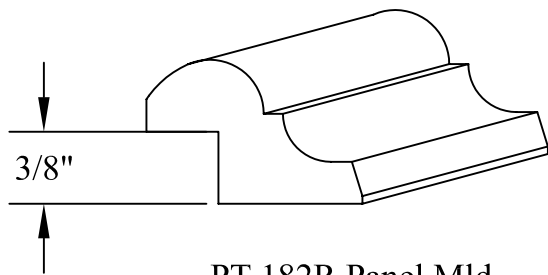

MIDWESTERN WOOD PRODUCTS CO.

1500 West Jefferson, P.O. Box 434 Morton, Illinois 61550

Phone 309/266-9771 FAX 309/263-2696

www.woodgrid.com

MISCELLANEOUS (actual size)

PT 182R Panel Mld.
3/4" x 1-1/8"
with 3/8" rabbet

PT 194R Panel Mld.
1-1/16" x 1-3/8"
with 3/4" (shown) or 1/2" rabbet

WM 182NR Panel Mld.
11/16" x 1-5/8"

PT 132 Astragal
1/2" x 1-1/8"

PT 135 Astragal
7/16" x 3/4"

PT 185 Panel Mld.
5/16" x 1-3/8"

PT 8610 Base Cap
1/2" x 3/4"