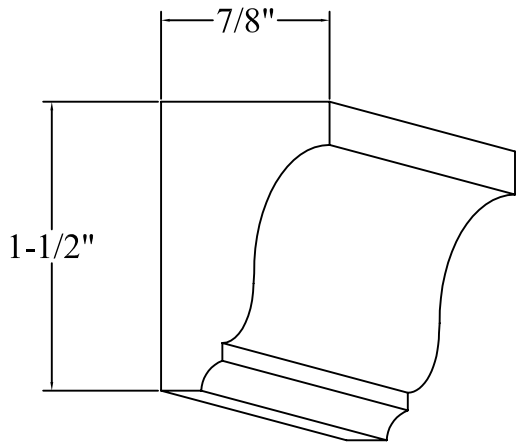

## CROWNS

PT 36 CROWN  
3/4 x 3-1/2

PT 219 Panel Mold  
7/8" x 1-1/2"

PT 175 Crown  
3/8 x 1-5/8