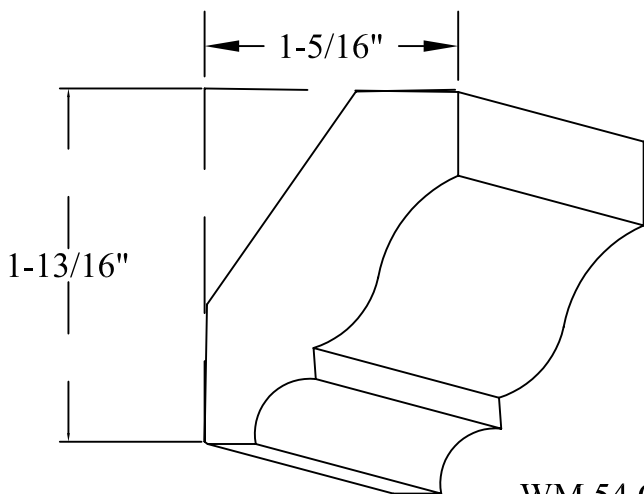

MIDWESTERN WOOD PRODUCTS CO.

1500 West Jefferson, P.O. Box 434 Morton, Illinois 61550

Phone 309/266-9771 FAX 309/263-2696

www.woodgrid.com

CROWNS

WM 47 Crown
 $\frac{3}{4} \times 4\frac{5}{8}$

WM 49 Crown
 $\frac{11}{16} \times 3\frac{5}{8}$

WM 54 Crown
 $\frac{11}{16} \times 2\frac{1}{4}$