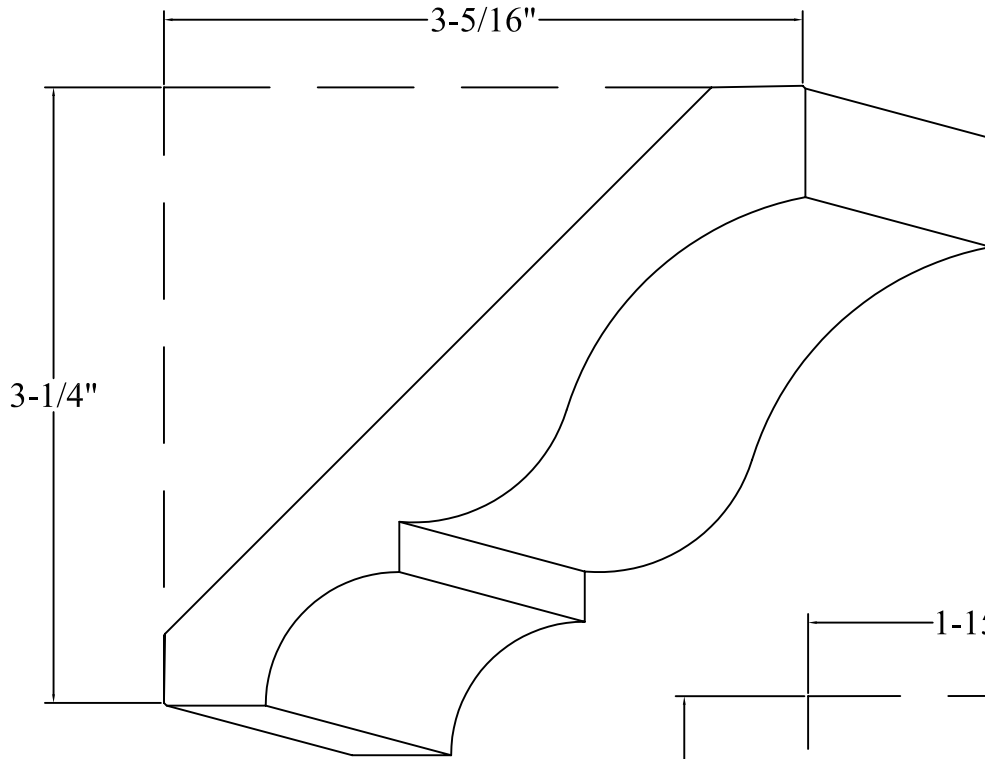

MIDWESTERN WOOD PRODUCTS CO.

1500 West Jefferson, P.O. Box 434 Morton, Illinois 61550

Phone 309/266-9771 FAX 309/263-2696

www.woodgrid.com

CROWNS

WM 47 Crown
 $\frac{3}{4} \times 4\frac{5}{8}$

WM 49 Crown
 $\frac{11}{16} \times 3\frac{5}{8}$

WM 54 Crown
 $\frac{11}{16} \times 2\frac{1}{4}$