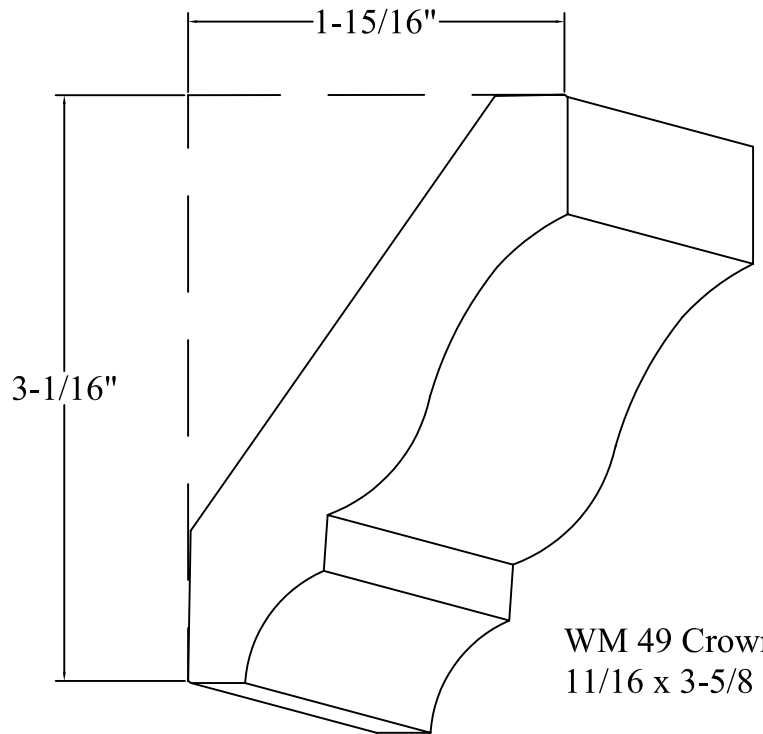

MIDWESTERN WOOD PRODUCTS CO.

1500 West Jefferson, P.O. Box 434 Morton, Illinois 61550

Phone 309/266-9771 FAX 309/263-2696

www.woodgrid.com

CROWNS

WM 47 Crown
 $\frac{3}{4} \times 4\frac{5}{8}$

WM 49 Crown
 $\frac{11}{16} \times 3\frac{5}{8}$

WM 54 Crown
 $\frac{11}{16} \times 2\frac{1}{4}$