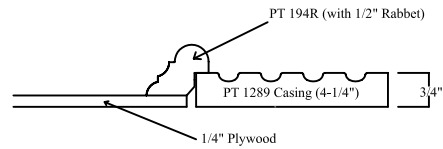

FULL WALL 3/4" Deep

96" Total Height
Top panel 48" on center
Bottom panels 24" on center
Parts are NOT pre-cut
or pre-mitered

Red Oak	$11.00/sq.ft.
Poplar	$ 9.50/sq.ft.
Cherry	$14.25/sq.ft.

All vertical pieces are usually fluted, and horizontal pieces are smooth.
Verticals can be ordered smooth also. Please specify.