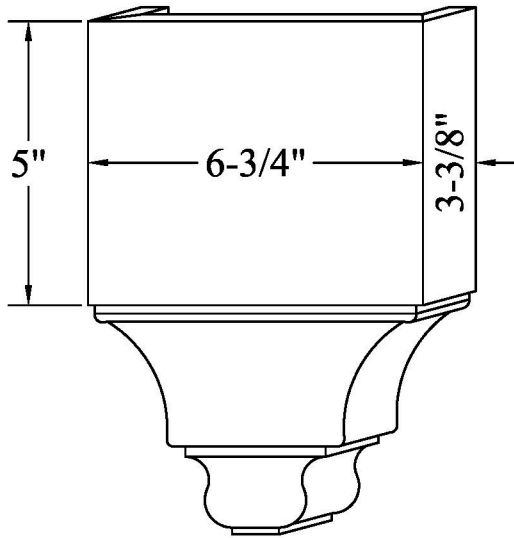

MIDWESTERN WOOD PRODUCTS Co.

CROWN CORNER BLOCKS

PT 1539 Large Crown Corner Block

(Accepts all Midwestern Wood Prod. Co. profiles)

PT 1536 Small Crown Corner Block

(Accepts PT 36 and smaller crowns)

PT1539 - I

Inside Corner

Crown Block

3-3/8" x 3-3/8" x 9-1/2"

Red Oak - \$25.00 ea.

Poplar - \$20.00 ea.

Cherry - \$30.00 ea.

PT1536 - I

Inside Corner

Crown Block

2-7/8" x 2-7/8" x 5-1/2"

Red Oak - \$23.00 ea.

Poplar - \$18.00 ea.

Cherry - \$28.00 ea.

PT1539 - M

Midway

Crown Block