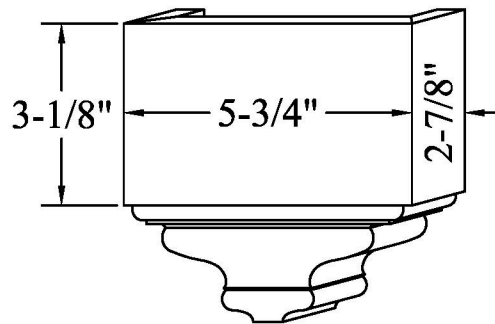

MIDWESTERN WOOD PRODUCTS Co.

CROWN CORNER BLOCKS

PT 1539 Large Crown Corner Block

(Accepts all Midwestern Wood Prod. Co. profiles)

PT 1536 Small Crown Corner Block

(Accepts PT 36 and smaller crowns)

PT1539 - I