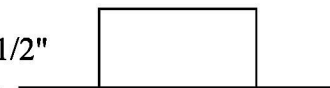

PT1536 - M

Midway

Crown Block

2-7/8" x 5-3/4" x 5-1/2"

Red Oak - $28.00 ea.

Poplar - $23.00 ea.

Cherry - $33.00 ea.