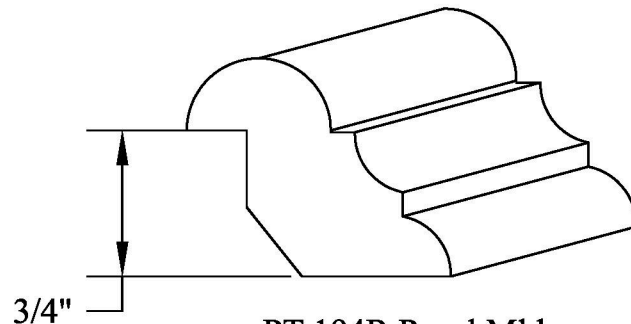

MIDWESTERN WOOD PRODUCTS CO.

1500 West Jefferson, P.O. Box 434 Morton, Illinois 61550

Phone 309/266-9771 FAX 309/263-2696

www.woodgrid.com

MISCELLANEOUS (actual size)

PT 182R Panel Mld.
3/4" x 1-1/8"
with 3/8" rabbet

PT 194R Panel Mld.
1-1/16" x 1-3/8"
with 3/4" (shown) or 1/2" rabbet

WM 182NR Panel Mld.
11/16" x 1-5/8"

PT 132 Astragal
1/2" x 1-1/8"

PT 135 Astragal
7/16" x 3/4"

PT 185 Panel Mld.
5/16" x 1-3/8"

PT 8610 Base Cap
1/2" x 3/4"