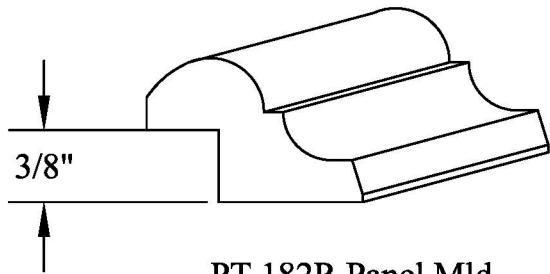

MIDWESTERN WOOD PRODUCTS CO.

1500 West Jefferson, P.O. Box 434 Morton, Illinois 61550

Phone 309/266-9771 FAX 309/263-2696

www.woodgrid.com

MISCELLANEOUS (actual size)

PT 182R Panel Mld.
3/4" x 1-1/8"
with 3/8" rabbet

PT 194R Panel Mld.
1-1/16" x 1-3/8"
with 3/4" (shown) or 1/2" rabbet

WM 182NR Panel Mld.
11/16" x 1-5/8"

PT 132 Astragal
1/2" x 1-1/8"

PT 135 Astragal
7/16" x 3/4"

PT 185 Panel Mld.
5/16" x 1-3/8"

PT 8610 Base Cap
1/2" x 3/4"