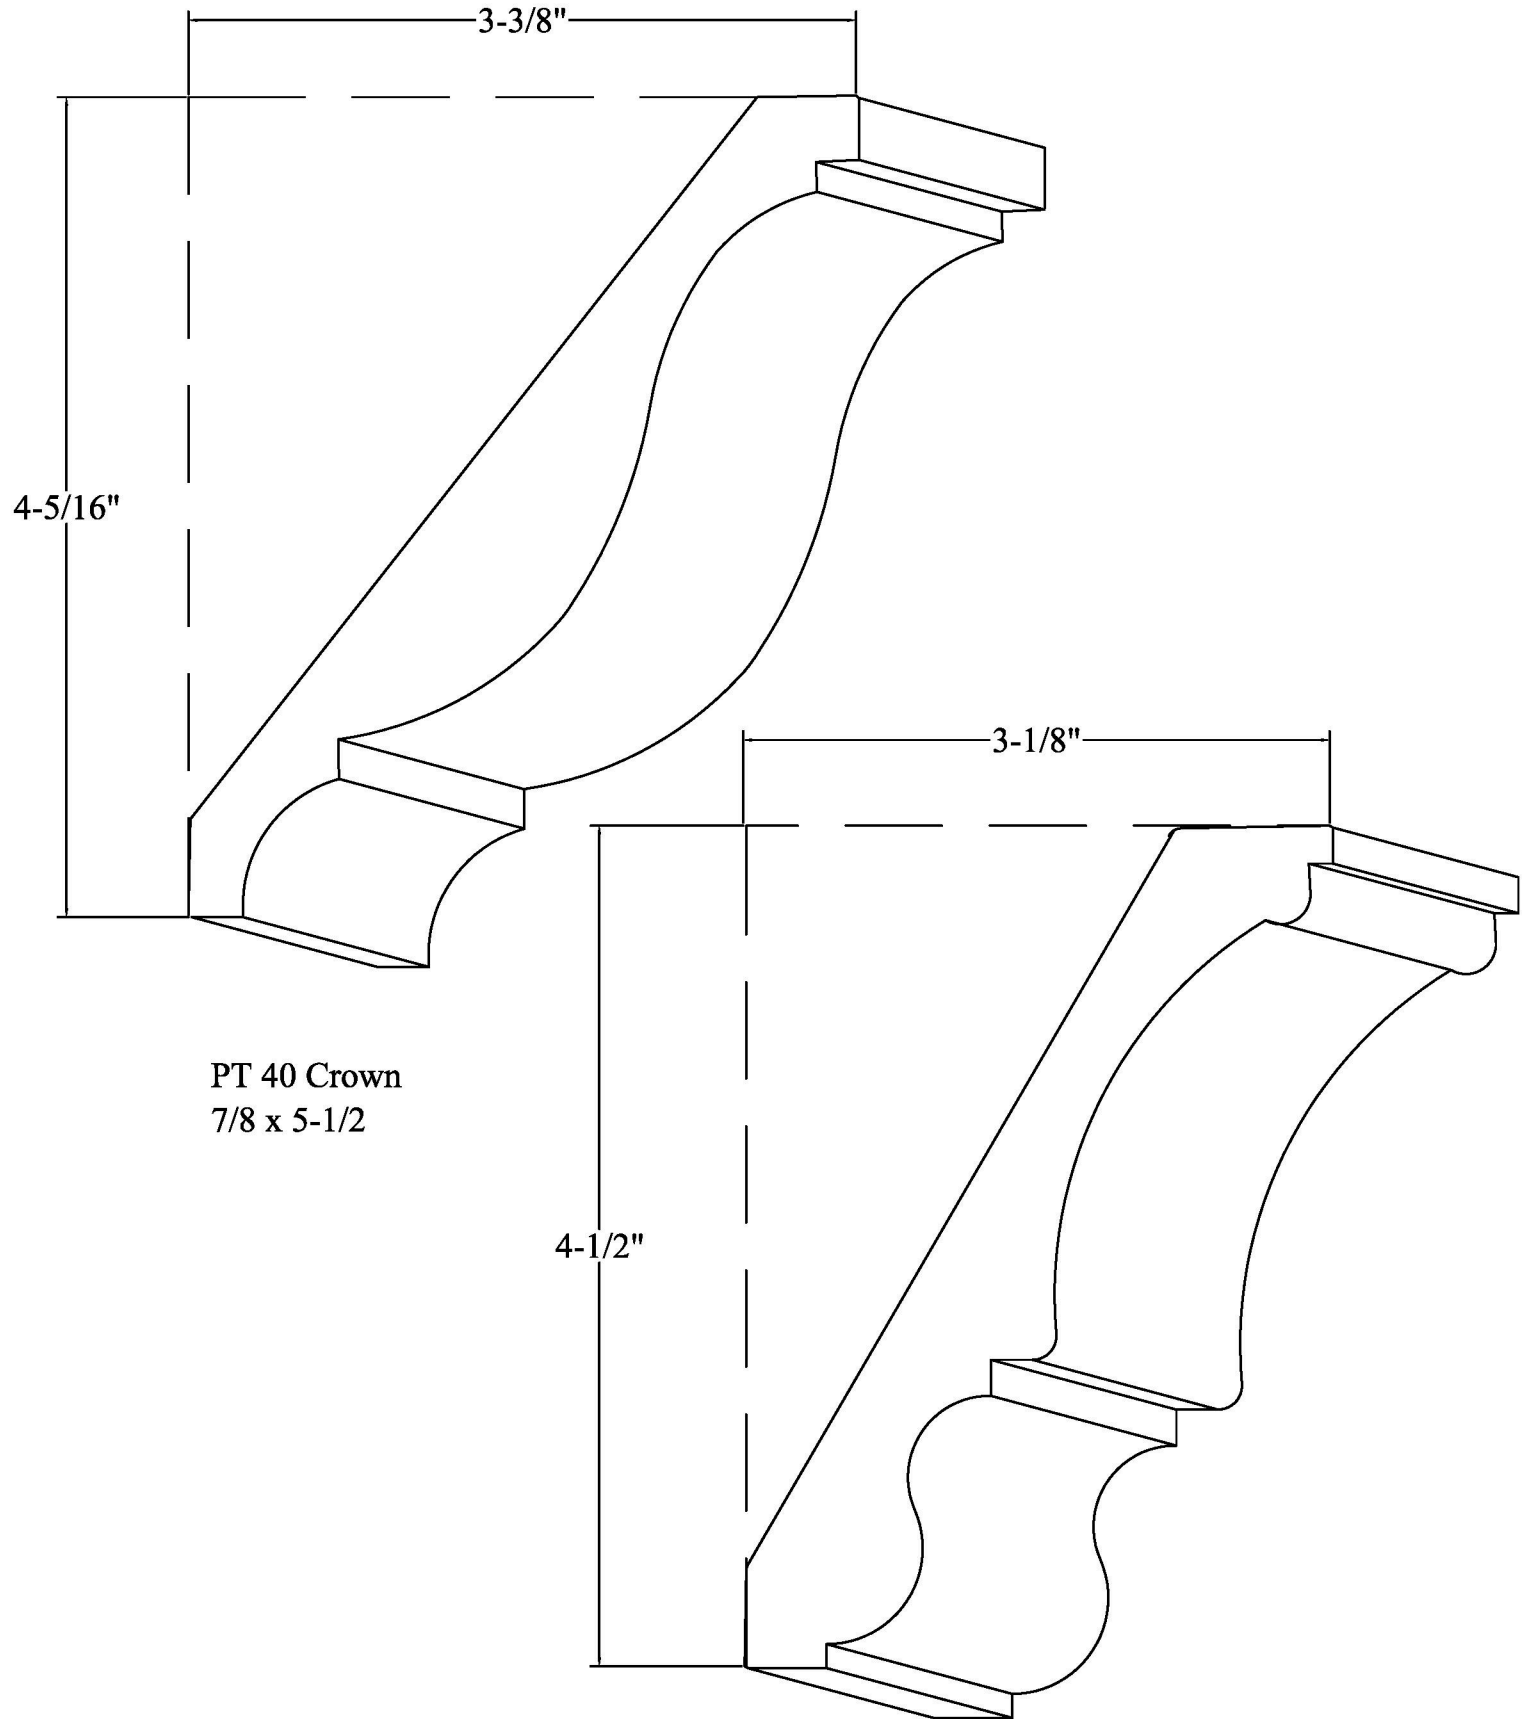

MIDWESTERN WOOD PRODUCTS CO.

1500 West Jefferson, P.O. Box 434 Morton, Illinois 61550

Phone 309/266-9771 FAX 309/263-2696

www.woodgrid.com

PT 40 Crown
7/8 x 5-1/2

PT 39 Crown
13/16 x 5-5/16