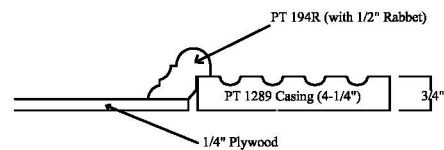

### FULL WALL 3/4\"/>

96\"/>

Red Oak	\$11.00/sq.ft.
Poplar	\$ 9.50/sq.ft.
Cherry	\$14.25/sq.ft.

All vertical pieces are usually fluted, and horizontal pieces are smooth.  
Verticals can be ordered smooth also. Please specify.