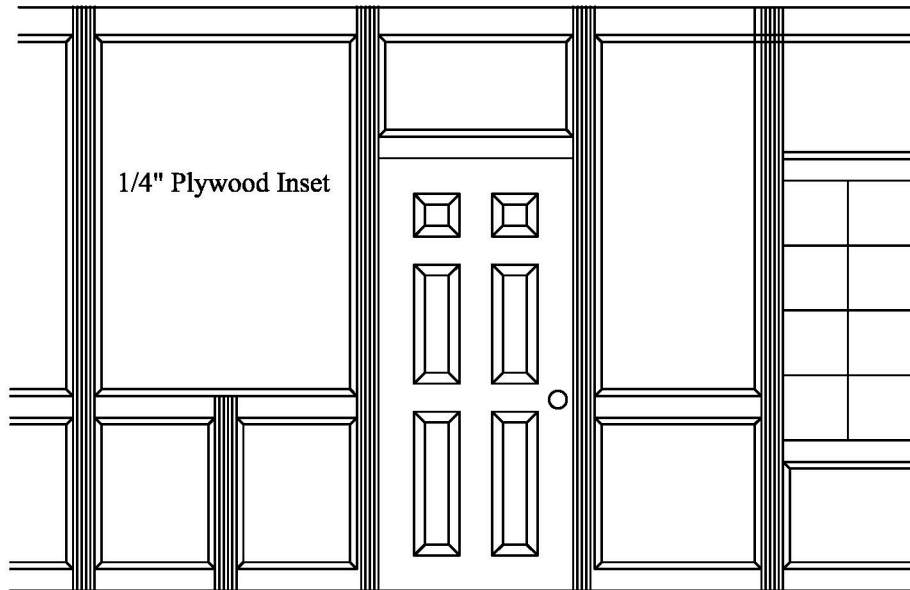

### FULL WALL 3/4\"/>

96\"/>

Red Oak	\$11.00/sq.ft.
Poplar	\$ 9.50/sq.ft.
Cherry	\$14.25/sq.ft.

All vertical pieces are usually fluted, and horizontal pieces are smooth.  
Verticals can be ordered smooth also. Please specify.