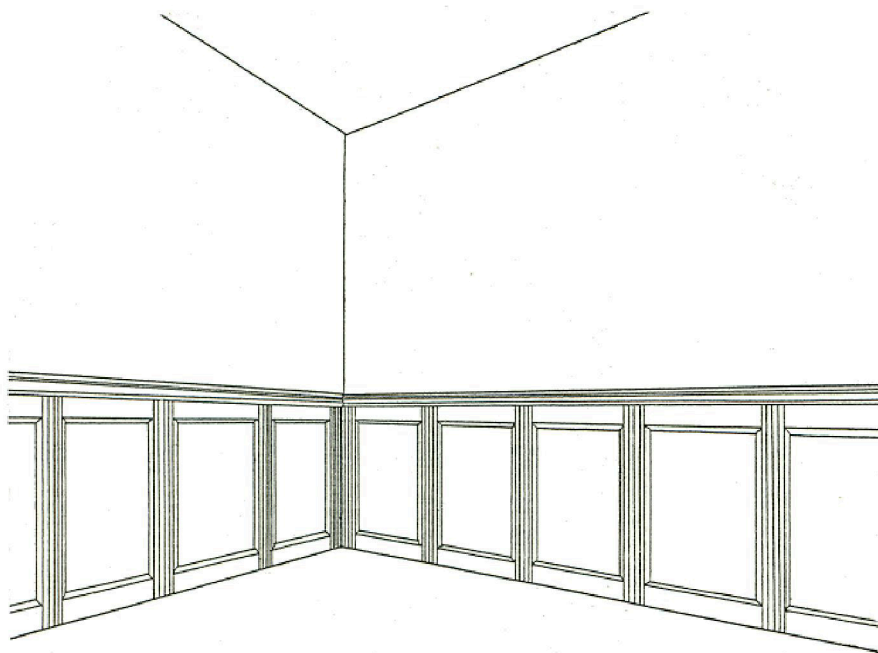

WAINSCOTING 3/4\"/>

36\"/>

Red Oak	$16.00/sq.ft.
Poplar	$13.00/sq.ft.
Cherry	$20.00/sq.ft.