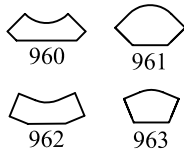

## **Stand-Alone Bullnose Corner Blocks**

## **WOOD BULLNOSE CORNER BLOCKS**

by MIDWESTERN WOOD PRODUCTS CO.

These blocks are made to finish Bullnose Applications. The 3/4" bullnose size is available in both the Deluxe Style and Standard Style. The 1-1/2" bullnose size is available in the deluxe style only. Deluxe Style can accommodate baseboard up to 5-1/4" tall and 13/16" thick. Standard Style can accommodate baseboard up to 3-1/2" tall and 9/16" thick. Special sizes and wood species are available as well as baseboards, crown applications and other beautiful products.

Matching corner beads and other rigid vinyl drywall accessories can be obtained from Trim-Tex Inc. at 1-800-874-2333

<u>Stock #</u>	<u>Description</u>	<u>Retail Price</u>	
		<u>Poplar</u>	<u>Red Oak</u>
<b>WOOD 3/4" BULLNOSE CORNER BLOCKS</b>			
951	Deluxe Bullnose Outside Corner	\$10.42	\$11.55
952	Deluxe Bullnose Inside Corner	\$ 7.92	\$ 8.80
953	Deluxe Bullnose 45° Splayed Outside Corner	\$10.42	\$11.55
954	Deluxe Bullnose 45° Splayed Inside Corner	\$10.42	\$11.55
955	Deluxe Square Outside Corner	\$10.42	\$11.55
956	Deluxe Square Inside Corner	\$ 7.92	\$ 8.80
957	Deluxe Midway Block	\$ 7.92	\$ 8.80
960	Standard Bullnose Outside Corner	\$ 5.25	\$ 6.55
961	Standard Bullnose Inside Corner	\$ 5.25	\$ 6.55
962	Standard Bullnose 45° Splayed Outside Corner	\$ 6.00	\$ 7.40
963	Standard Bullnose 45° Splayed Inside Corner	\$ 6.00	\$ 7.40
<b>WOOD 1-1/2" BULLNOSE CORNER BLOCKS</b>			
970	Deluxe Bullnose Outside Corner	\$15.00	\$16.50
971	Deluxe Bullnose Inside Corner	\$12.50	\$14.00
<b>WOOD 3/8" BULLNOSE CORNER BLOCK</b>			
981	Deluxe Bullnose Outside Corner	\$10.42	\$11.55