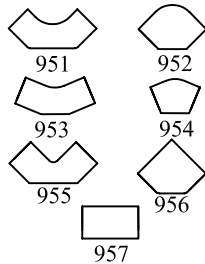

Stand-Alone Bullnose Corner Blocks

Deluxe

Standard

WOOD BULLNOSE CORNER BLOCKS

by MIDWESTERN WOOD PRODUCTS CO.

These blocks are made to finish Bullnose Applications. The 3/4" bullnose size is available in both the Deluxe Style and Standard Style. The 1-1/2" bullnose size is available in the deluxe style only. Deluxe Style can accommodate baseboard up to 5-1/4" tall and 13/16" thick. Standard Style can accommodate baseboard up to 3-1/2" tall and 9/16" thick. Special sizes and wood species are available as well as baseboards, crown applications and other beautiful products.

Matching corner beads and other rigid vinyl drywall accessories can be obtained from Trim-Tex Inc. at 1-800-874-2333

<u>Stock #</u>	<u>Description</u>	<u>Retail Price</u>	
		<u>Poplar</u>	<u>Red Oak</u>
WOOD 3/4" BULLNOSE CORNER BLOCKS			
951	Deluxe Bullnose Outside Corner	$10.42	$11.55
952	Deluxe Bullnose Inside Corner	$ 7.92	$ 8.80
953	Deluxe Bullnose 45° Splayed Outside Corner	$10.42	$11.55
954	Deluxe Bullnose 45° Splayed Inside Corner	$10.42	$11.55
955	Deluxe Square Outside Corner	$10.42	$11.55
956	Deluxe Square Inside Corner	$ 7.92	$ 8.80
957	Deluxe Midway Block	$ 7.92	$ 8.80
960	Standard Bullnose Outside Corner	$ 5.25	$ 6.55
961	Standard Bullnose Inside Corner	$ 5.25	$ 6.55
962	Standard Bullnose 45° Splayed Outside Corner	$ 6.00	$ 7.40
963	Standard Bullnose 45° Splayed Inside Corner	$ 6.00	$ 7.40
WOOD 1-1/2" BULLNOSE CORNER BLOCKS			
970	Deluxe Bullnose Outside Corner	$15.00	$16.50
971	Deluxe Bullnose Inside Corner	$12.50	$14.00
WOOD 3/8" BULLNOSE CORNER BLOCK			
981	Deluxe Bullnose Outside Corner	$10.42	$11.55